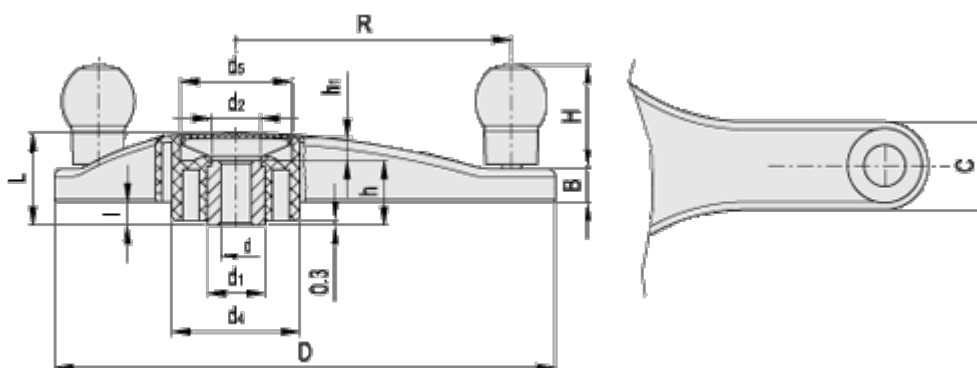

Data Sheet

Article number: 23102081116
Description: E+G Handwheel
EYK.275+I A-20-C6

Measures

B	= 21	H	= 65
C	= 50	h	= 38
D	= 275	h1	= 14
d1	= 35	l	= 19.5
d2	= 33	L	= 54
d4	= 76	R	= 112.5
d5	= 70		
d h7	= 20		